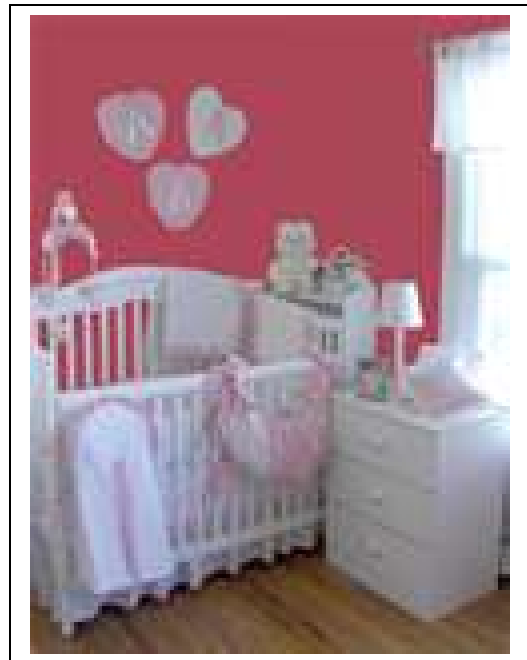

BABY BOUDOIR BEDDING

93,434	LAST 3 MONTH BUYERS	$80.00/M
156,846	LAST 6 MONTH BUYERS	$80.00/M
238,402	LAST 12 MONTH BUYERS	$80.00/M

Thousands of parents find exactly what they need for their infants and toddlers. A wonderful selection of luxury baby bedding and crib bedding. Reach upscale parents who have the desire and means to provide only the best for their children. Custom decorating solutions for infants and children. Email addresses available (please inquire)

Source: Catalog, direct mail, internet

Names thru: December 2010

Next update: April 2011

Gender: 80% Female

Selections:

State, SCF, Zip	$7.00/M
Dollar	$7.00/M
Age	$7.00/M
Income	$7.00/M
Running charges	$10.00/M
Cancellation Fee	$100.00/F
Email	$75.00/F

973.831.4222 • 973.831.1933 (fax)

109 Wanaque Avenue • Pompton Lakes, NJ 07442 • info@catalystdm.com